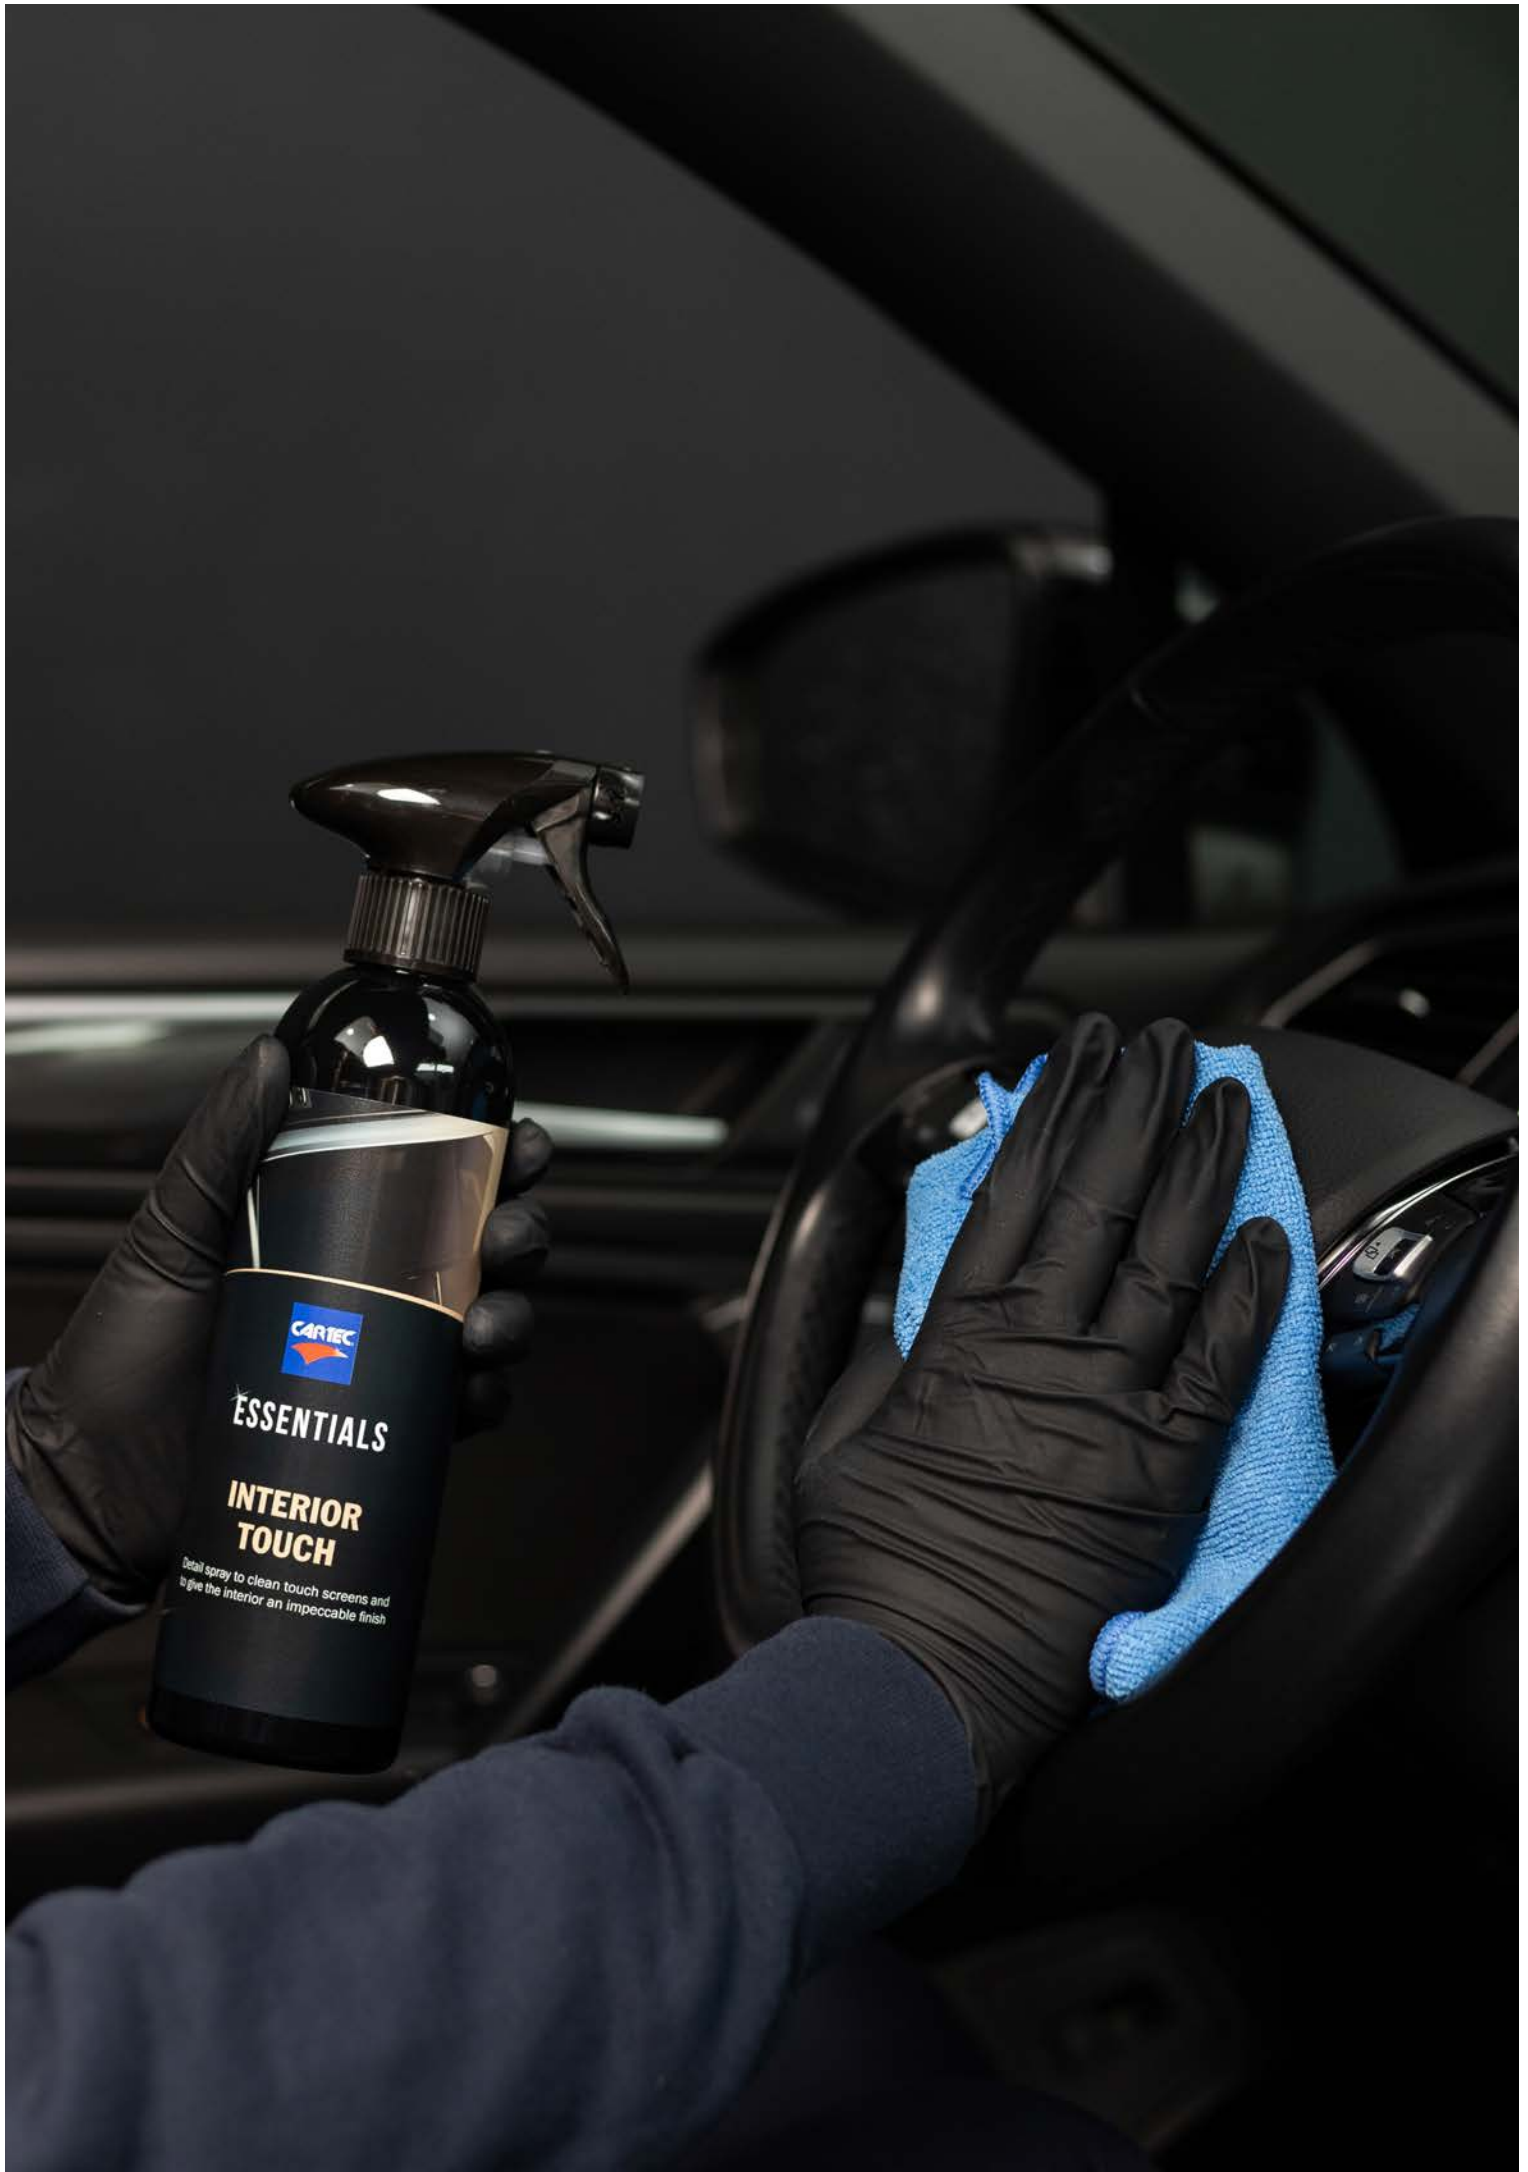

ESSENTIALS

INTERIOR TOUCH

Detail spray to clean touch screens and to give the interior an Impeccable finish